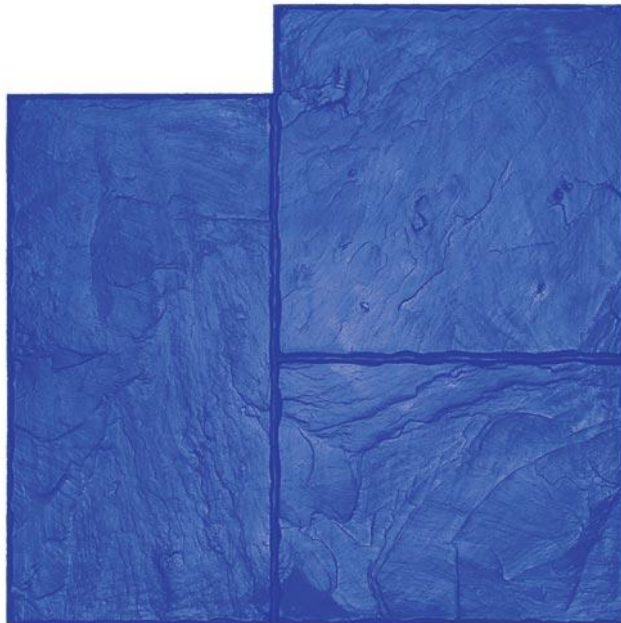

Becker & Scrivens

Quality Concrete Products

3340 Beck Rd.
Hillsdale, MI 49242

517-437-4250
800-641-3808
Fax 517-437-0818

Ashlar Slate